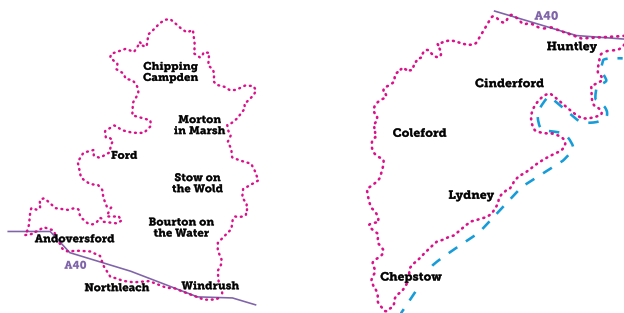

Please visit www.gloucestershire.gov.uk/therobin for updates.

Where is The Robin?

The Robin is operating in two areas; a northern section of the Cotswolds and a southern section of the Forest of Dean.

A full list of pick up and drop off locations is available here:
www.gloucestershire.gov.uk/therobin